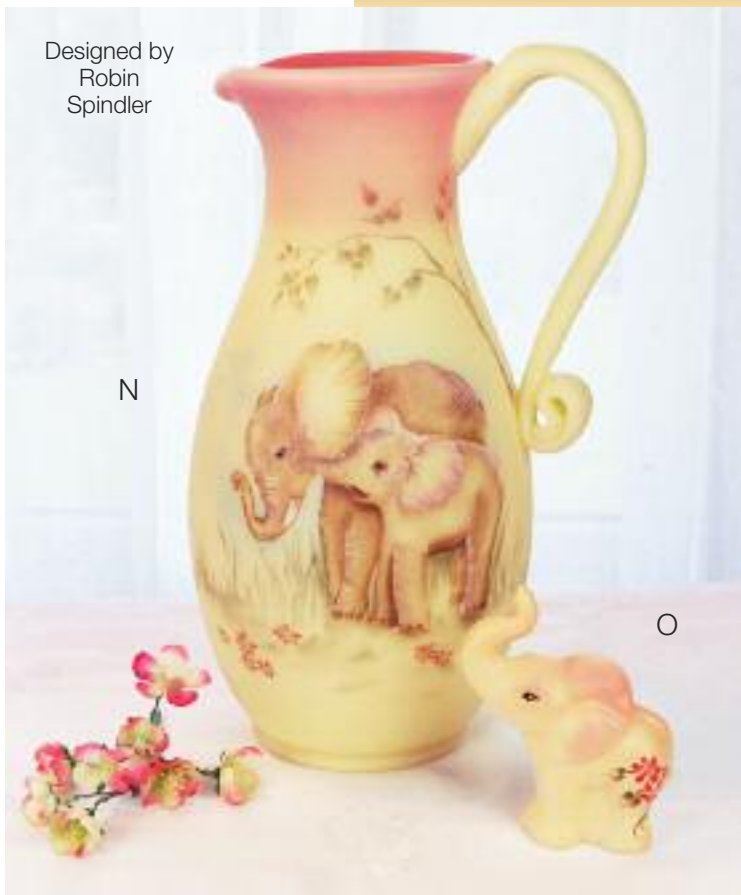

L

M

Designed by
Robin
Spindler