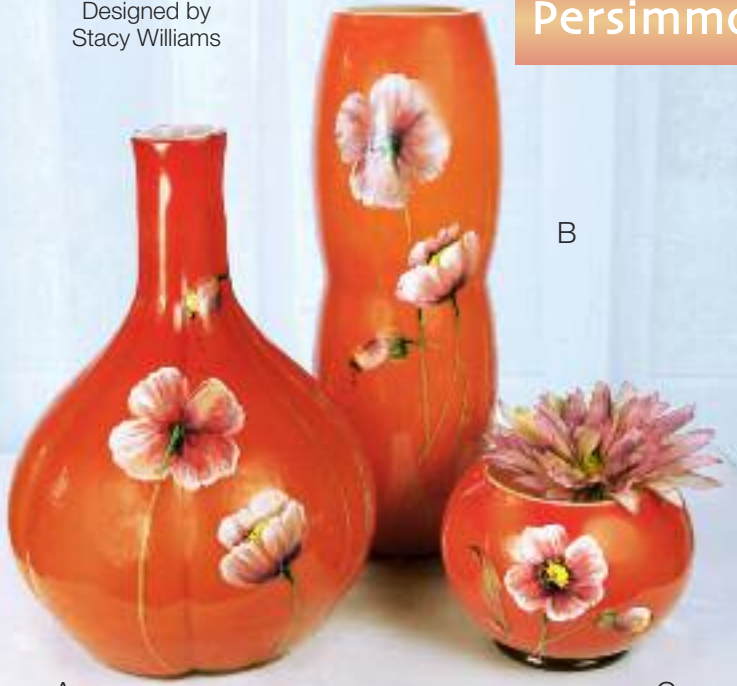

Designed by
Stacy Williams

Persimmon

- A. 4707 QT
  Vase, Melon, 9½" - $149.50
- B. 4397 QT
  Vase, 11" - $149.50
- C. 4710 QT
  Rose Bowl, 3½" - $95
- D. 2077 T1
  Votive, Drapery, 4½" - $25
- E. 9372 T1
  Candlestick, Ram's Head, 4½"
  $25
- F. 5980 N7
  Fairy Light, 5½" - $69.50
- G. 2077 Y8
  Votive, Drapery, 4½" - $25
- H. 9372 Y8
  Candlestick, 4½" - $25
- I. 7300 OS
  Fairy Light, 5" - $59.50
- J. 7300 NA
  Fairy Light, 5" - $79.50
- K. 7610 ST
  Fairy Light, 3 pc, 6½" - $189.50
- L. 7300 U9
  Fairy Light, 5" - $59.50

Candlelighting