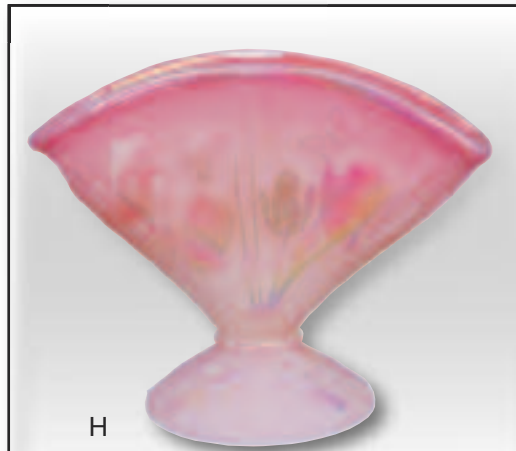

CAMEO GALLERY COLLECTION

F. SB069CJ
Vase, 10 1/4"
MAIDEN DREAMS
Ruby Cased w/ Milk
Limited to 35
\$1375

F

G

G. SB071CJ
Vase, 9 1/2"
BRIDGING THE POND
Chocolate
Limited to 75
\$450

I

L

L. SB066CJ
Vase, 10 1/2"
STARS OF THE GARDEN
Ruby
Limited to 90 - \$495

E. XS345CJ
Vase, 11 1/4"
GINKGO FIRE
Ruby
Overlay w/ Mica
Limited to 38
\$275

E

K. C4344WX
Vase, 11 1/2"
FIRE IN THE SKY
Three Layers of
Glass - Ruby,
Black, Colored Frit
Limited to 95
\$735

K

H. SB072CJ
Vase, 6 1/2"
TULIPS
Rosalene
Iridized
Limited to 65
\$225

H

I. SB074CJ
Vase, 11" d.
FELINE FROLIC
Indigo Cased
w/ Milk Glass
Limited to 25
\$1950

J

J. C85710U
Vase, 6"
WINGS OF
GLORY
Ruby Cased
w/ Milk Glass
Limited to 50
\$950

K