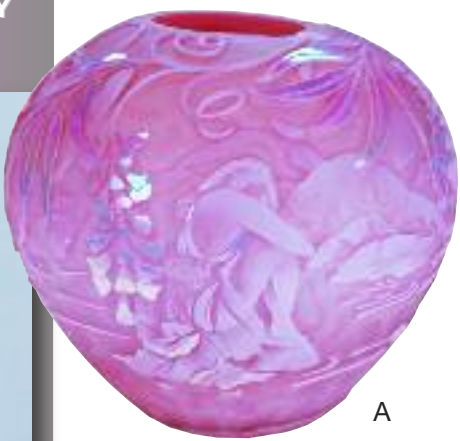

CAMEO GALLERY COLLECTION

JANUARY
2010

B

A

Cameo Carved Art Glass
by Cameo Artists
KELSEY MURPHY
AND ROBERT BOMKAMP

A. 8805 CJK
Vase, 6"
WISTERIA WAITING
Plum Opalescent
Iridescent
Limited to 75
\$895

B. 4304 CJE
Perfume, 7½"
FUCHSIA SCENT
Plum Opalescent
Iridescent
Limited to 125
\$295

C. 4345 CJH
Vase, 11¼"
FABULOUS
FLAMINGOS
Blue Burmese
Limited to 50
\$750

C

F E N T O N[®]

USA