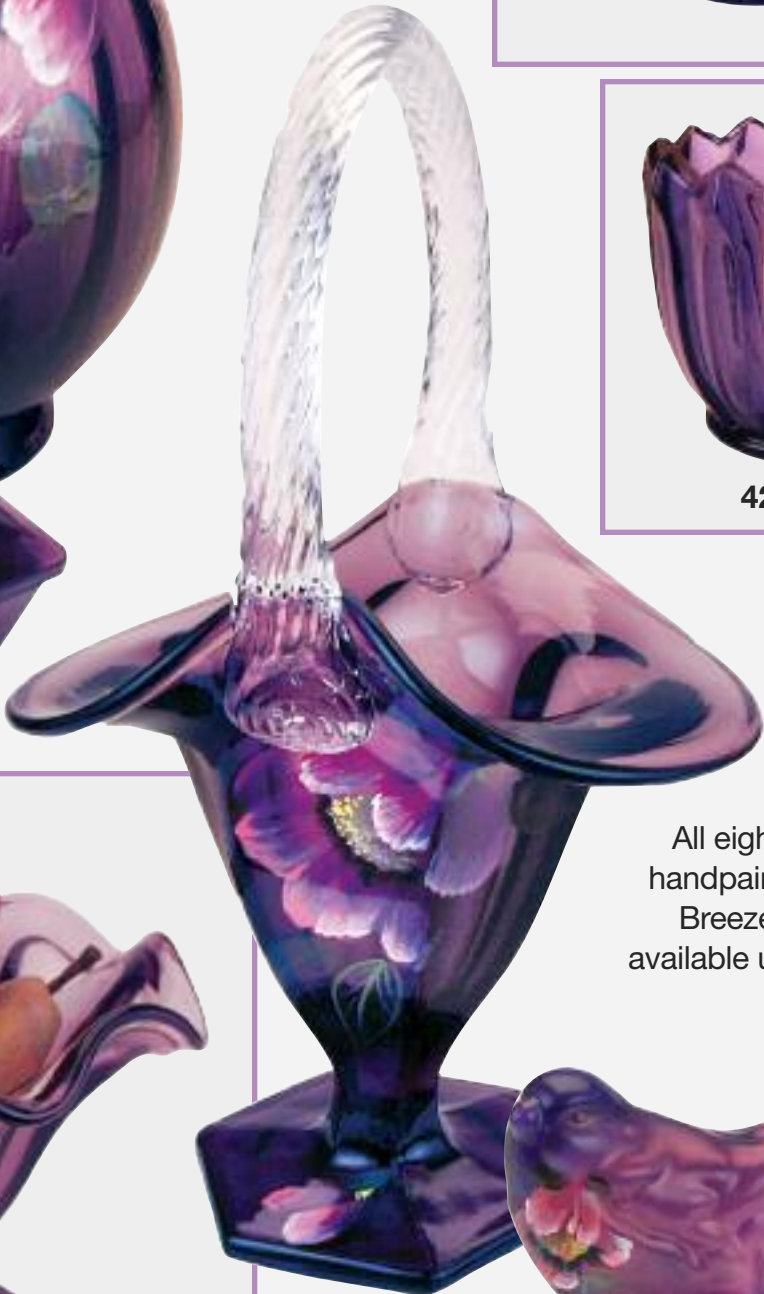

3042 T9

Gentle Breeze on Aubergine

Designed by
Stacy
Williams

4179 KF

5650 T9

4228 KF

5800 T9

All eight items in
handpainted Gentle
Breeze are also
available undecorated.