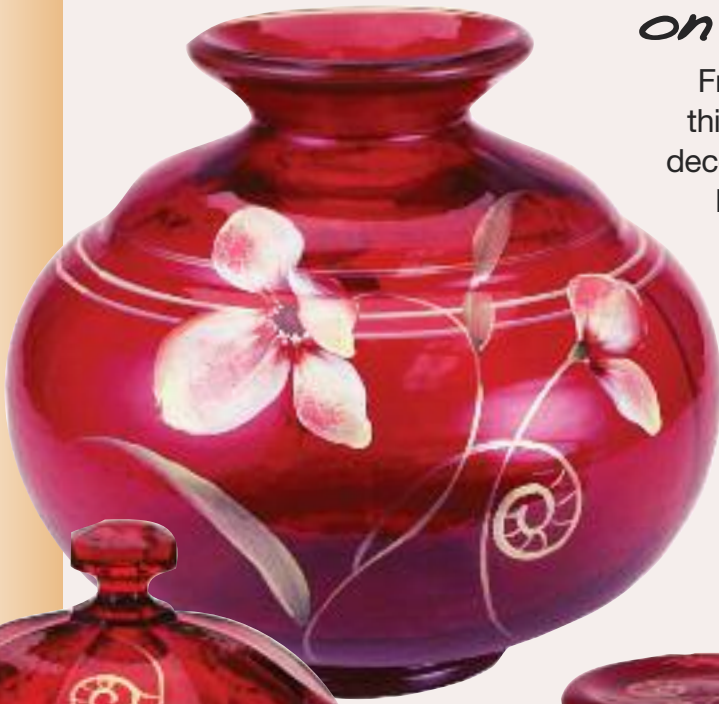

# Floral Fantasy on Ruby

Fresh and evocative,  
this new handpainted  
decoration by designer  
Kim Barley features  
vibrant colors and  
exquisite forms ...  
it's sure to be  
a favorite.

4558 A0

4558 RU