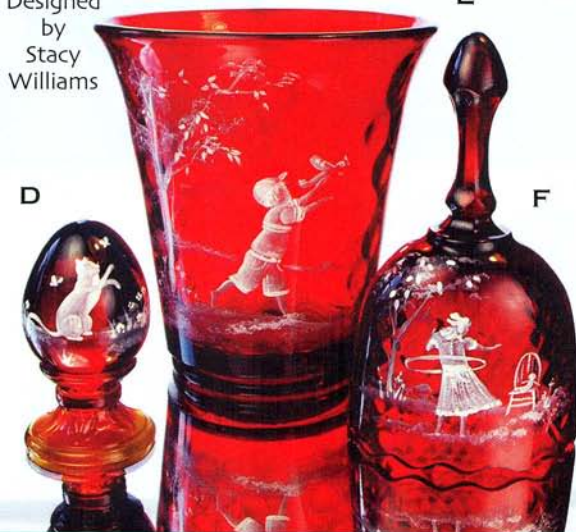

G. 4962 U7

VASE, 4 $\frac{1}{2}$ "

RUBY OPAL.

HEART OPTIC

$79.50

D

F